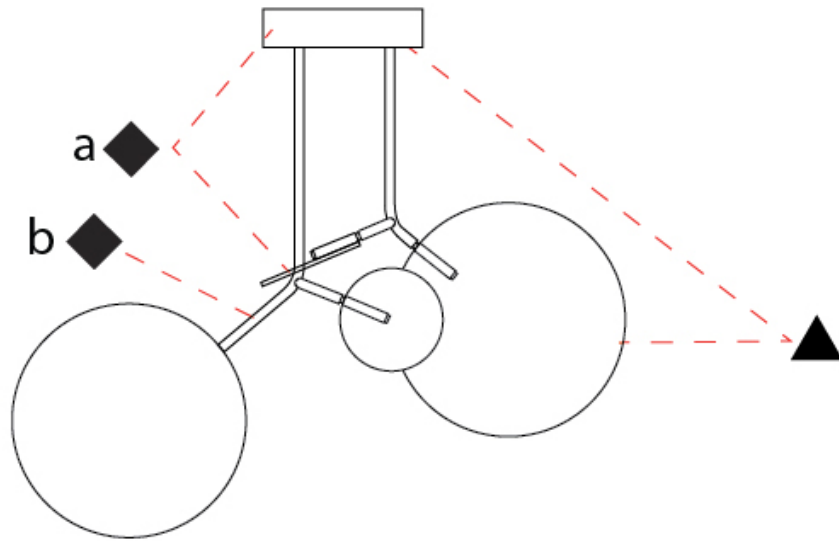

BALLON SUSPENSION

D71033-

PROJECT

TYPE

SPECIFIER

QUANTITY

DATE

D